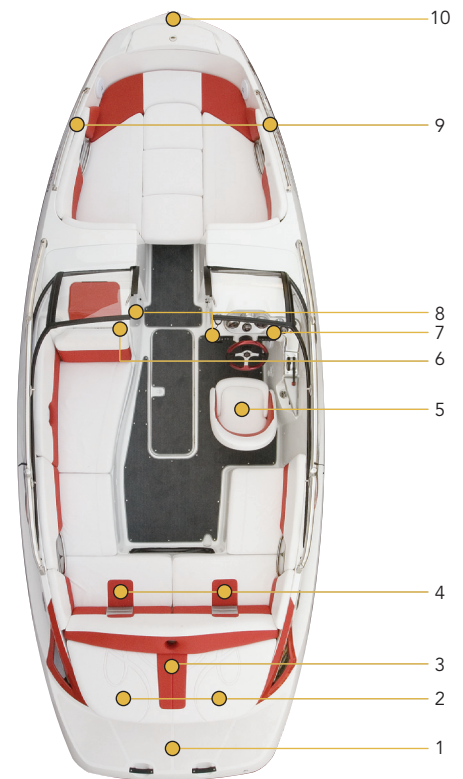

ADDITIONAL SAFETY & CONVENIENCE FEATURES

- Padded/Bolstered Seating
- Adjustable Height, Track and Swivel Bucket Captain Seat
- Rear-facing Passenger Seat
- Six Pull-Up Stainless Steel Cleats
- Stainless Steel Eyes Bow and Stern
- Driver/Passenger Console
- Glove Compartment
- Trailer, Custom-Matched (Galvanized Opt.)
- Full Instrumentation
- Non-Skid Decking
- 12 Volt Jack [2x]
- Non-Slip Grab Handles
- Navigational Lights
- Horn (Flush Mount)
- Bimini Top
- Cockpit Carpet
- Swim Platform Mat
- Auto Bilge Pump/Switch
- Wakeboard Racks [2x]
- Wakeboard Tower
- Satellite-Ready Stereo with 125 W/Channel Amp., 4 Tower Speakers, P/A and Remote
- PerfectPass® WakeBoard Pro Speed Control
- Cockpit Controlled Dual Ballast Tanks (1,000 lbs.)
- Pull-Up Ski Pylon
- Heater
- Backlit Depth Sounder
- Anchor Locker
- Ski Locker
- Fold 'N Stow Walk-Through Door
- Optional Retractable Windshield
- Operator's Guide
- Limited Warranty
- Retail Financing Available