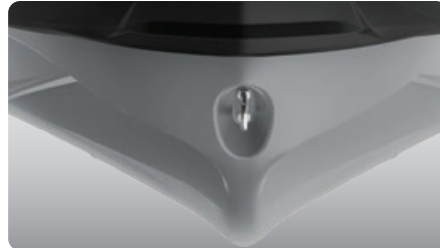

ST3 Hull™

An innovative hull that sets the benchmark for rough water handling, stability, and offshore performance.